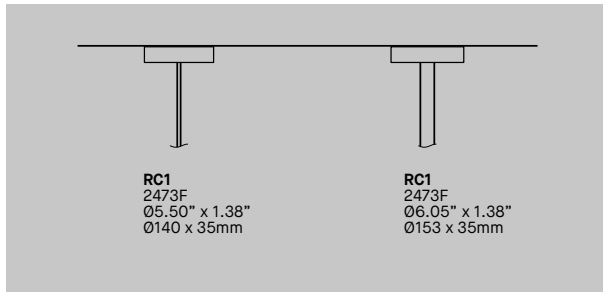

MOUNTING OPTIONS OPTIONS DE MONTAGE

FIXTURE FINISH FINI LUMINAIRE					
BLKE	BLACK	CBE*	CHOCOLATE BROWN	NBE*	NAVY BLUE
WHE	WHITE	CPE*	CLAY PINK	SBE*	SAND BEIGE
CHM*	CHAMPAGNE METALLIC	DBE*	DYNAMIC BLUE	SGE*	SAGE GREY
SIM*	SILVER METALLIC	GGE*	GRASS GREEN	STE*	SUMMER TEAL
AYE*	APRICOT YELLOW	HGE*	HUNTER GREEN		
BRE*	BRICK RED	LNE*	LUNAR GREY		

RAL** PLEASE SPECIFY RAL CODE

ALL FINISHES ARE FINE TEXTURED WITH THE EXCEPTION OF CHM, SIM
* LONGER LEAD TIME MAY APPLY, PLEASE CONTACT YOUR EUREKA REPRESENTATIVE
** SPECIFY 4 DIGIT RAL CLASSIC CODE. LONGER LEAD TIME MAY APPLY, PLEASE CONTACT YOUR EUREKA REPRESENTATIVE

DIFFUSER FINISH FINI DIFFUSEUR	
FRO	FROST
PRI	PRISMATIC

ACCESSORY ACCESSOIRE

ALL ACCESSORIES ARE AVAILABLE FOR ADVANCE SHIPPING
CONSULT CANOPY AVAILABILITY CHART AT THE END OF DOCUMENT FOR COMPATIBILITY

3981GC	1 DRIVER BOX FOR REMOTE INSTALLATION - 4" X 12" X 16"
3981GD1	1 NON-IC 120V ONLY DRIVER BOX FOR REMOTE INSTALLATION - 4" X 12" X 16"
3981GD2	1 NON-IC 277V ONLY DRIVER BOX FOR REMOTE INSTALLATION - 4" X 12" X 16"
3981GE	2 DRIVER BOXES FOR REMOTE INSTALLATION - 4" X 31" X 16"
3981GF1	2 NON-IC 120V ONLY DRIVER BOXES FOR REMOTE INSTALLATION - 4" X 31" X 16"
3981GF2	2 NON-IC 277V ONLY DRIVER BOXES FOR REMOTE INSTALLATION - 4" X 31" X 16"

39NLAA	NLIGHT AIR GEN 2 REMOTE CONTROLLER
39NLWA	NLIGHT WIRED REMOTE CONTROLLER

ACCESSORY EMERGENCY BATTERY ACCESSOIRE BATTERIE D'URGENCE	
3981EA	ELECTRICAL BOX FOR EMB EMERGENCY BATTERY