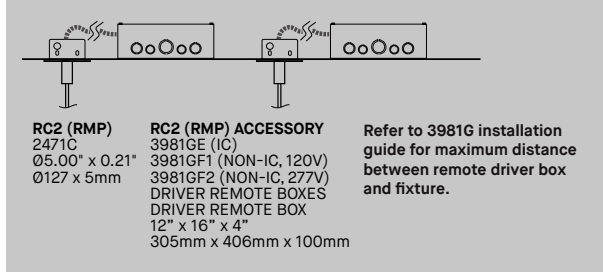

MOUNTING OPTIONS OPTIONS DE MONTAGE

FIXTURE FINISH FINI LUMINAIRE					
BLKE	BLACK	CBE*	CHOCOLATE BROWN	NBE*	NAVY BLUE
WHE	WHITE	CPE*	CLAY PINK	SBE*	SAND BEIGE
CHM*	CHAMPAGNE METALLIC	DBE*	DYNAMIC BLUE	SGE*	SAGE GREY
SIM*	SILVER METALLIC	GGE*	GRASS GREEN	STE*	SUMMER TEAL
AYE*	APRICOT YELLOW	HGE*	HUNTER GREEN		
BRE*	BRICK RED	LNE*	LUNAR GREY		

RAL** PLEASE SPECIFY RAL CODE

ALL FINISHES ARE FINE TEXTURED WITH THE EXCEPTION OF CHM, SIM
* LONGER LEAD TIME MAY APPLY, PLEASE CONTACT YOUR EUREKA REPRESENTATIVE
** SPECIFY 4 DIGIT RAL CLASSIC CODE. LONGER LEAD TIME MAY APPLY, PLEASE CONTACT YOUR EUREKA REPRESENTATIVE

DIFFUSER FINISH FINI DIFFUSEUR	
FRO	FROST
PRI	PRISMATIC

ACCESSORY ACCESSOIRE

ALL ACCESSORIES ARE AVAILABLE FOR ADVANCE SHIPPING
CONSULT CANOPY AVAILABILITY CHART AT THE END OF DOCUMENT FOR COMPATIBILITY

3981GC	1 DRIVER BOX FOR REMOTE INSTALLATION - 4" X 12" X 16"
3981GD1	1 NON-IC 120V ONLY DRIVER BOX FOR REMOTE INSTALLATION - 4" X 12" X 16"
3981GD2	1 NON-IC 277V ONLY DRIVER BOX FOR REMOTE INSTALLATION - 4" X 12" X 16"
3981GE	2 DRIVER BOXES FOR REMOTE INSTALLATION - 4" X 31" X 16"
3981GF1	2 NON-IC 120V ONLY DRIVER BOXES FOR REMOTE INSTALLATION - 4" X 31" X 16"
3981GF2	2 NON-IC 277V ONLY DRIVER BOXES FOR REMOTE INSTALLATION - 4" X 31" X 16"

39NLAA	NLIGHT AIR GEN 2 REMOTE CONTROLLER
39NLWA	NLIGHT WIRED REMOTE CONTROLLER

ACCESSORY EMERGENCY BATTERY ACCESSOIRE BATTERIE D'URGENCE	
3981EA	ELECTRICAL BOX FOR EMB EMERGENCY BATTERY