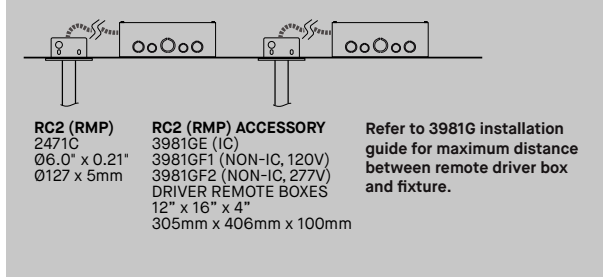

MOUNTING OPTIONS OPTIONS DE MONTAGE

FIXTURE FINISH FINI LUMINAIRE					
BLKE	BLACK	CBE*	CHOCOLATE BROWN	NBE*	NAVY BLUE
WHE	WHITE	CPE*	CLAY PINK	SBE*	SAND BEIGE
CHM*	CHAMPAGNE METALLIC	DBE*	DYNAMIC BLUE	SGE*	SAGE GREY
SIM*	SILVER METALLIC	GGE*	GRASS GREEN	STE*	SUMMER TEAL
AYE*	APRICOT YELLOW	HGE*	HUNTER GREEN		
BRE*	BRICK RED	LNE*	LUNAR GREY		

RAL** PLEASE SPECIFY RAL CODE

ALL FINISHES ARE FINE TEXTURED WITH THE EXCEPTION OF CHM, SIM
* LONGER LEAD TIME MAY APPLY, PLEASE CONTACT YOUR EUREKA REPRESENTATIVE
** SPECIFY 4 DIGIT RAL CLASSIC CODE. LONGER LEAD TIME MAY APPLY, PLEASE CONTACT YOUR EUREKA REPRESENTATIVE

DIFFUSER FINISH FINI DIFFUSEUR	
FRO	FROST
PRI	PRISMATIC

ACCESSORY ACCESSOIRE

ALL ACCESSORIES ARE AVAILABLE FOR ADVANCE SHIPPING
CONSULT CANOPY AVAILABILITY CHART AT THE END OF DOCUMENT FOR COMPATIBILITY

3981GC	1 DRIVER BOX FOR REMOTE INSTALLATION - 4" X 12" X 16"
3981GD1	1 NON-IC 120V ONLY DRIVER BOX FOR REMOTE INSTALLATION - 4" X 12" X 16"
3981GD2	1 NON-IC 277V ONLY DRIVER BOX FOR REMOTE INSTALLATION - 4" X 12" X 16"
3981GE	2 DRIVER BOXES FOR REMOTE INSTALLATION - 4" X 31" X 16"
3981GF1	2 NON-IC 120V ONLY DRIVER BOXES FOR REMOTE INSTALLATION - 4" X 31" X 16"
3981GF2	2 NON-IC 277V ONLY DRIVER BOXES FOR REMOTE INSTALLATION - 4" X 31" X 16"

39NLAA	NLIGHT AIR GEN 2 REMOTE CONTROLLER
39NLWA	NLIGHT WIRED REMOTE CONTROLLER

ACCESSORY EMERGENCY BATTERY ACCESSOIRE BATTERIE D'URGENCE	
3981EA	ELECTRICAL BOX FOR EMB EMERGENCY BATTERY