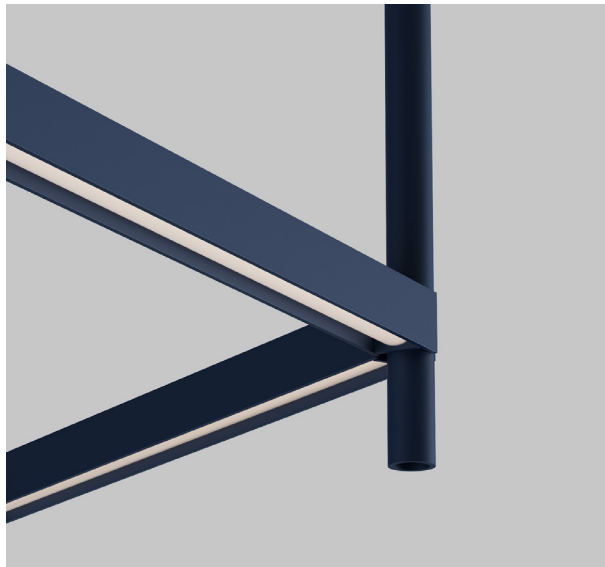

SEGMENT 74510SDX-H

PROJECT PROJET

SPEC TYPE

NOTES

AVAILABLE TO ORDER STARTING MAY 21ST. ORDERS WILL SHIP BEGINNING IN SEPTEMBER

ORDERING SPECIFICATION		SPÉCIFICATION DE COMMANDE	CODE
MODEL MODÈLE			
74510SD	SEGMENT MULTIPLE - DIRECT ILLUMINATION		
74510SDI*	SEGMENT MULTIPLE - DIRECT & INDIRECT ILLUMINATION (DUAL DIMMING)		
	*DOWNLIGHT AND UPLIGHT ARE DIMMED INDEPENDENTLY - EXCEPT WITH NLIGHT CONTROLS		
CONFIGURATION			
H24	HEXAGONAL 24" SECTIONS		
H48	HEXAGONAL 48" SECTIONS		
H72	HEXAGONAL 72" SECTIONS		
	THE MEASUREMENTS PROVIDED ARE NOMINAL. PLEASE REFER TO THE DRAWINGS FOR PRECISE DIMENSIONS.		
LIGHT SOURCE SOURCE LUMINEUSE			
LED	REGULAR OUTPUT		
LED.HO	HIGH OUTPUT		
COLOR TEMPERATURE TEMPÉRATURE DE COULEUR			
27	2700K		
30	3000K		
35	3500K		
40*	4000K		
	* LONGER LEAD TIME MAY APPLY. PLEASE CONTACT YOUR EUREKA REPRESENTATIVE		
COLOR RENDERING INDEX (CRI) INDICE DE RENDU DE COULEUR (IRC)			90
90	90+ CRI		
VOLTAGE VOLTAGE			
120V	120 VOLT		
277V	277 VOLT		
CONTROL OPTION OPTION DE CONTRÔLE			
DV	0-10V DIMMING (120V-277V)		
DP*	PHASE DIMMING (120V ONLY)		
NLTAIR2**	NLIGHT AIR CONTROL GEN 2		
NLIGHT**	NLIGHT WIRED CONTROL		
	* CONSULT CANOPY COMPATIBILITY CHART AT THE END OF DOC. FOR AVAILABILITY		
	** NLIGHT INTEGRATION REQUIRES THE USAGE OF A REMOTE POWER PACK ACC. (39NLWA OR 39NLAA)		
	** ONLY NLIGHT WIRED IS COMPATIBLE WITH RC2		
	* LONGER LEAD TIME MAY APPLY. PLEASE CONTACT YOUR EUREKA REPRESENTATIVE		
	REFER TO NLIGHT GUIDE AND INSTALLATION SHEET FOR ALL REQUIREMENTS		
EMERGENCY BATTERY BATTERIE D'URGENCE			
	EM DRIVER BOX INCLUDED, INSTALLED REMOTELY. SEE EM GUIDE FOR DETAILS.		
EMB*	EMERGENCY BATTERY FOR REMOTE BOX		
	* 3981E ACCESSORY IS REQUIRED FOR THIS OPTION		
	EMERGENCY BATTERY ONLY AVAILABLE FOR SINGLE SECTION.		
	PLEASE CONTACT YOUR EUREKA REPRESENTATIVE IF NEEDED FOR MORE SECTIONS		
CABLE CÂBLE			
C	POWER CABLE, FIELD ADJUSTABLE		
S	STEM		
CABLE LENGTH LONGUEUR DE CÂBLE			
36	36" STEM		
48	48" STEM		
60	60" STEM		
60	60" CABLE (STD LENGTH)		
**	CUSTOM STEM OR CABLE LENGTH (PLEASE SPECIFY)		
	CUSTOM STEM LENGTH POSSIBLE UP TO 96". LONGER LEAD TIME MAY APPLY. PLEASE CONTACT YOUR EUREKA REPRESENTATIVE.		
MOUNTING MONTAGE			
	CONSULT CANOPY AVAILABILITY CHART AT THE END OF DOCUMENT FOR COMPATIBILITY		
RC1	SCREWLESS CANOPY 05.50" X 1.35" (CABLE) OR 06.05" X 1.35" (STEM) (2473F)		
RC2*	REMOTE DRIVER OPTION SCREWLESS FLAT CANOPY 05.00" X 0.21" (2471C)		
	* REQUIRES ACCESSORY 3981GX.		
CANOPY AND ANCHORS FINISH FINI PAVILLON ET ANCRAGE(S)			
BLKE	BLACK		
WHE	WHITE		
MATCH	COLOR MATCH WITH LUMINAIRE		
POWER CABLE FINISH FINI CÂBLE ALIMENTATION			
BBC	BLACK BRAIDED CABLE		
AWC	ARTIC WHITE BRAIDED CABLE		