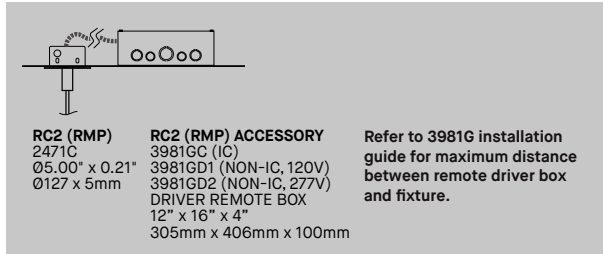

MOUNTING OPTIONS OPTIONS DE MONTAGE

FIXTURE FINISH FINI LUMINAIRE					
BLKE	BLACK	CBE*	CHOCOLATE BROWN	NBE*	NAVY BLUE
WHE	WHITE	CPE*	CLAY PINK	SBE*	SAND BEIGE
CHM*	CHAMPAGNE METALLIC	DBE*	DYNAMIC BLUE	SGE*	SAGE GREY
SIM*	SILVER METALLIC	GGE*	GRASS GREEN	STE*	SUMMER TEAL
AYE*	APRICOT YELLOW	HGE*	HUNTER GREEN		
BRE*	BRICK RED	LNE*	LUNAR GREY		

RAL** PLEASE SPECIFY RAL CODE

ALL FINISHES ARE FINE TEXTURED WITH THE EXCEPTION OF CHM, SIM
* LONGER LEAD TIME MAY APPLY, PLEASE CONTACT YOUR EUREKA REPRESENTATIVE
** SPECIFY 4 DIGIT RAL CLASSIC CODE. LONGER LEAD TIME MAY APPLY, PLEASE CONTACT YOUR EUREKA REPRESENTATIVE

DIFFUSER FINISH FINI DIFFUSEUR	
FRO	FROST
PRI	PRISMATIC

ACCESSORY ACCESSOIRE

ALL ACCESSORIES ARE AVAILABLE FOR ADVANCE SHIPPING
CONSULT CANOPY AVAILABILITY CHART AT THE END OF DOCUMENT FOR COMPATIBILITY

3981GC	1 DRIVER BOX FOR REMOTE INSTALLATION - 4" X 12" X 16"
3981GD1	1 NON-IC 120V ONLY DRIVER BOX FOR REMOTE INSTALLATION - 4" X 12" X 16"
3981GD2	1 NON-IC 277V ONLY DRIVER BOX FOR REMOTE INSTALLATION - 4" X 12" X 16"
3981GE	2 DRIVER BOXES FOR REMOTE INSTALLATION - 4" X 31" X 16"
3981GF1	2 NON-IC 120V ONLY DRIVER BOXES FOR REMOTE INSTALLATION - 4" X 31" X 16"
3981GF2	2 NON-IC 277V ONLY DRIVER BOXES FOR REMOTE INSTALLATION - 4" X 31" X 16"

39NLAA	NLIGHT AIR GEN 2 REMOTE CONTROLLER
39NLWA	NLIGHT WIRED REMOTE CONTROLLER

ACCESSORY EMERGENCY BATTERY ACCESSOIRE BATTERIE D'URGENCE	
3981EA	ELECTRICAL BOX FOR EMB EMERGENCY BATTERY