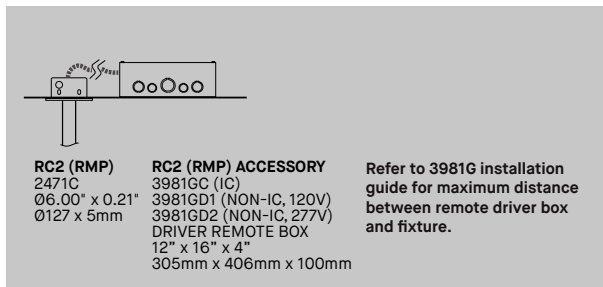

MOUNTING OPTIONS OPTIONS DE MONTAGE

FIXTURE FINISH FINI LUMINAIRE					
BLKE	BLACK	CBE*	CHOCOLATE BROWN	NBE*	NAVY BLUE
WHE	WHITE	CPE*	CLAY PINK	SBE*	SAND BEIGE
CHM*	CHAMPAGNE METALLIC	DBE*	DYNAMIC BLUE	SGE*	SAGE GREY
SIM*	SILVER METALLIC	GGE*	GRASS GREEN	STE*	SUMMER TEAL
AYE*	APRICOT YELLOW	HGE*	HUNTER GREEN		
BRE*	BRICK RED	LNE*	LUNAR GREY		

RAL** PLEASE SPECIFY RAL CODE

ALL FINISHES ARE FINE TEXTURED WITH THE EXCEPTION OF CHM, SIM
* LONGER LEAD TIME MAY APPLY, PLEASE CONTACT YOUR EUREKA REPRESENTATIVE
** SPECIFY 4 DIGIT RAL CLASSIC CODE. LONGER LEAD TIME MAY APPLY, PLEASE CONTACT YOUR EUREKA REPRESENTATIVE

DIFFUSER FINISH FINI DIFFUSEUR	
FRO	FROST
PRI	PRISMATIC

ACCESSORY ACCESSOIRE

ALL ACCESSORIES ARE AVAILABLE FOR ADVANCE SHIPPING
CONSULT CANOPY AVAILABILITY CHART AT THE END OF DOCUMENT FOR COMPATIBILITY

3981GC	1 DRIVER BOX FOR REMOTE INSTALLATION - 4" X 12" X 16"
3981GD1	1 NON-IC 120V ONLY DRIVER BOX FOR REMOTE INSTALLATION - 4" X 12" X 16"
3981GD2	1 NON-IC 277V ONLY DRIVER BOX FOR REMOTE INSTALLATION - 4" X 12" X 16"
3981GE	2 DRIVER BOXES FOR REMOTE INSTALLATION - 4" X 31" X 16"
3981GF1	2 NON-IC 120V ONLY DRIVER BOXES FOR REMOTE INSTALLATION - 4" X 31" X 16"
3981GF2	2 NON-IC 277V ONLY DRIVER BOXES FOR REMOTE INSTALLATION - 4" X 31" X 16"

39NLAA	NLIGHT AIR GEN 2 REMOTE CONTROLLER
39NLWA	NLIGHT WIRED REMOTE CONTROLLER

ACCESSORY EMERGENCY BATTERY ACCESSOIRE BATTERIE D'URGENCE	
3981EA	ELECTRICAL BOX FOR EMB EMERGENCY BATTERY